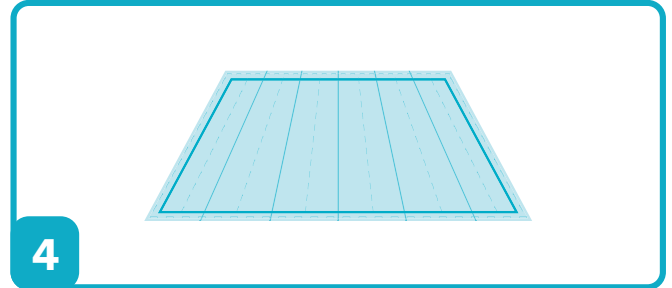

1 Clear the area of any weeds, rocks, and debris. Ideally the surface should be smooth and level before laying down the weedmat.

4 Use Landscape pins or staples to secure the weedmat to the ground. Start by securing the corners and then place pins every 30-40 cm along the edges and in the middle.

2 Measure the area where the weedmat will be installed. Cut the Landscape Pro Weedmat to size, leaving extra material around the edges for secure placement.

5 If planting through the weedmat, use scissors or a utility knife to create small slits or X-shaped openings where plants will be placed. Be careful not to make the openings too large.