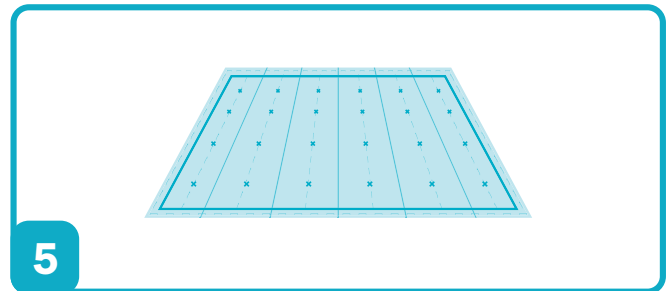

1 Clear the area of any weeds, rocks, and debris. Ideally the surface should be smooth and level before laying down the weedmat.

4 Use Landscape pins or staples to secure the weedmat to the ground. Start by securing the corners and then place pins every 30-40 cm along the edges and in the middle.

2 Measure the area where the weedmat will be installed. Cut the Landscape Pro Weedmat to size, leaving extra material around the edges for secure placement.

5 If planting through the weedmat, use scissors or a utility knife to create small slits or X-shaped openings where plants will be placed. Be careful not to make the openings too large.