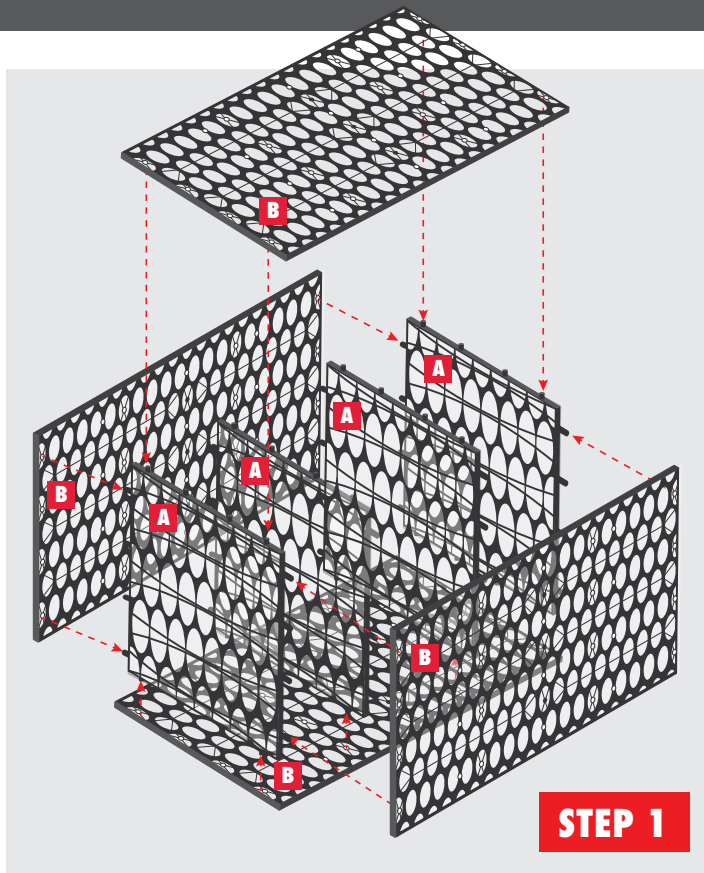

RAINSMART® 4 PLATE ASSEMBLY DOUBLE MODULE

Date: August 2022 | Version 1 | G 015 013

0800 247 839 | WWW.CIRTEX.CO.NZ

CIRTEX
GAIN MORE GROUND

COMPONENTS YOU WILL NEED

8

SMALL PLATES

7

LARGE PLATES

1

RUBBER MALLET