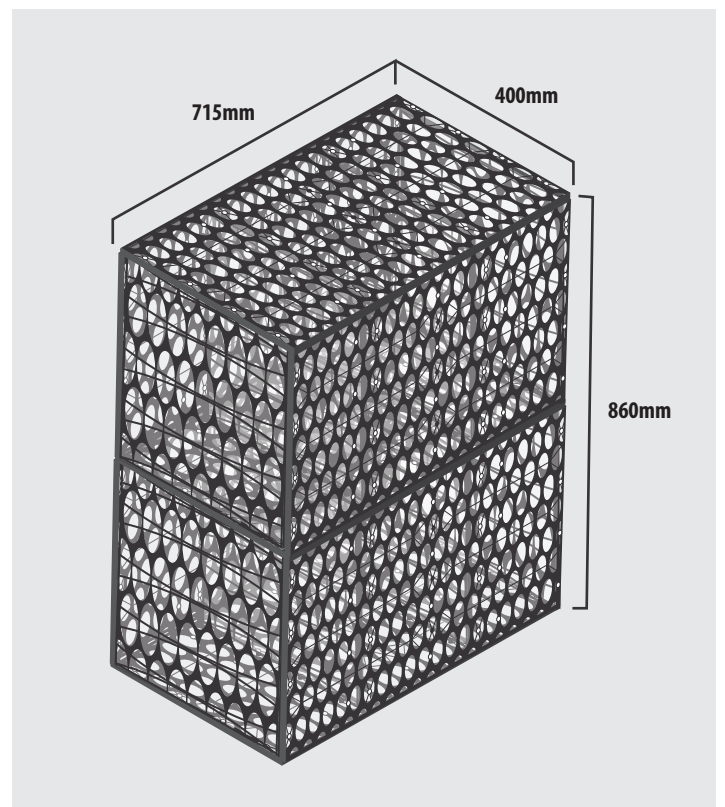

RAINSMART® 4 PLATE ASSEMBLY DOUBLE MODULE

Date: August 2022 | Version 1 | G 015 013

0800 247 839 | WWW.CIRTEX.CO.NZ

CIRTEX
GAIN MORE GROUND

COMPONENTS YOU WILL NEED

8

SMALL PLATES

7

LARGE PLATES

1

RUBBER MALLET