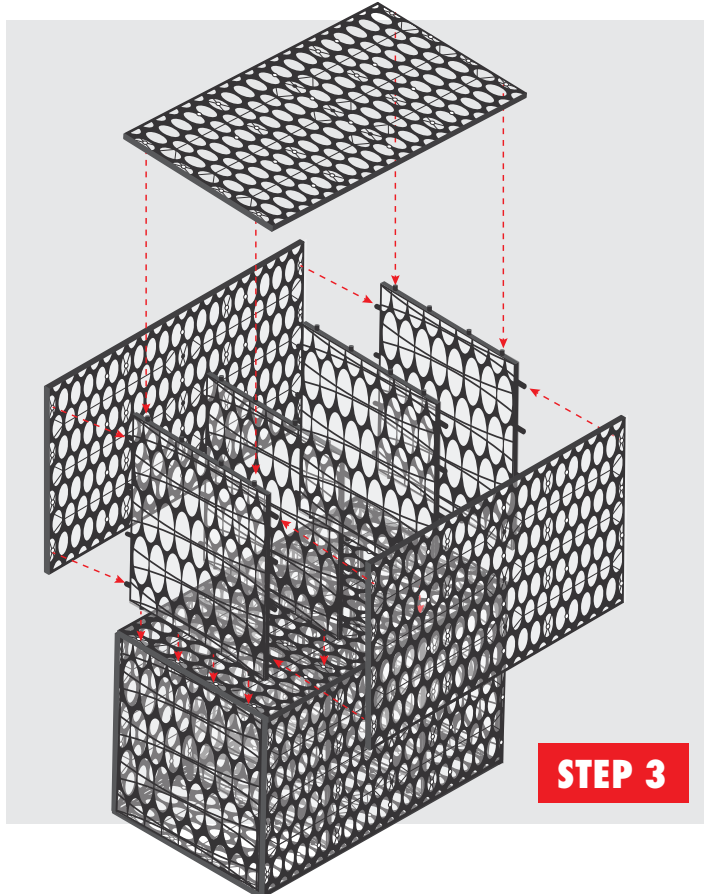

RAINSMART® 4 PLATE ASSEMBLY DOUBLE MODULE

Date: August 2022 | Version 1 | G 015 013

0800 247 839 | WWW.CIRTEX.CO.NZ

CIRTEX
GAIN MORE GROUND

COMPONENTS YOU WILL NEED

8

SMALL PLATES

7

LARGE PLATES

1

RUBBER MALLET