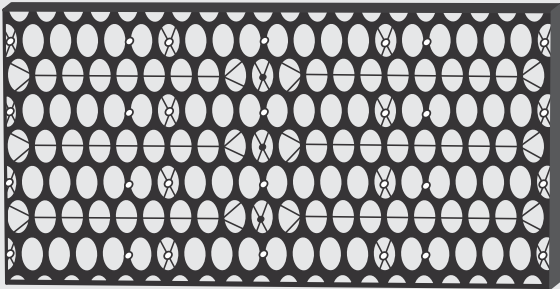

RAINSMART® 4 PLATE ASSEMBLY SINGLE MODULE

A SMALL PLATES

B LARGE PLATES

STEP 1

STEP 2

STEP 3

COMPONENTS YOU WILL NEED

4

SMALL PLATES

4

LARGE PLATES

1

RUBBER Mallet