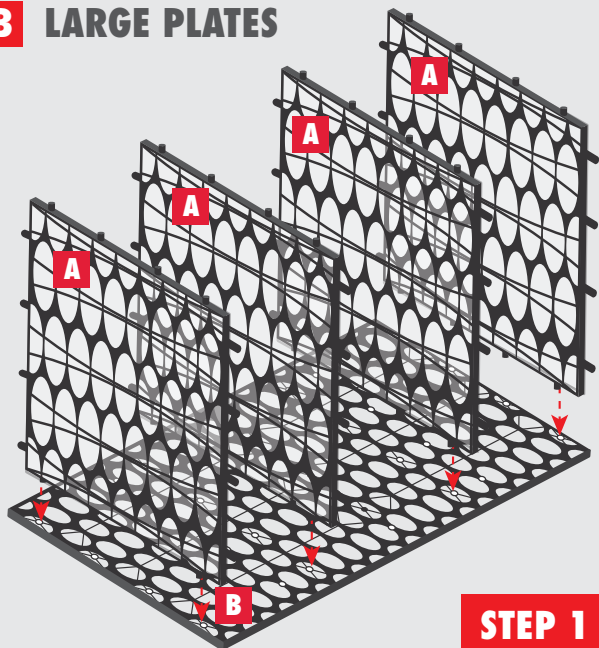

RAINSMART® 4 PLATE ASSEMBLY SINGLE MODULE

A SMALL PLATES

B LARGE PLATES

STEP 1

STEP 2

STEP 3

COMPONENTS YOU WILL NEED

4

SMALL PLATES

4

LARGE PLATES

1

RUBBER Mallet